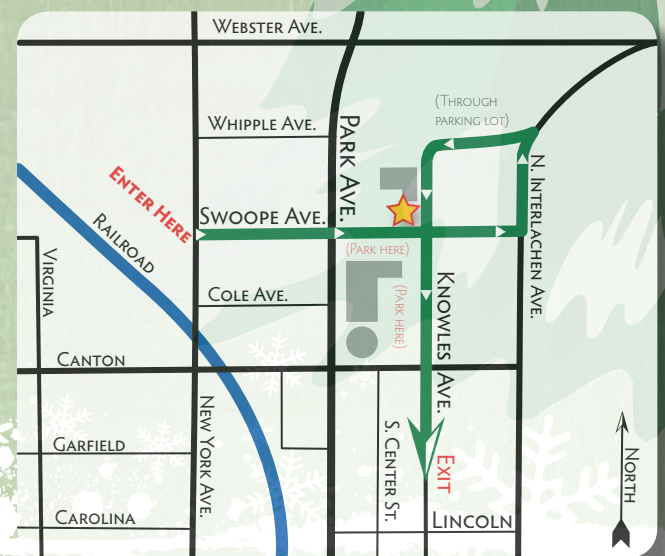

20TH ANNUAL

2011 CHRISTMAS TREE SALE

Boy Scout Troop 62

Gorgeous, Fragrant, Freshly-Cut, Northern Michigan

Fraser Firs

6'	\$65	8'	\$85
7'	\$75	9'	\$115
	10'		\$145

Additional \$35 for delivery within 5 miles.

Lush Red Poinsettia in 6" pot
\$8

Tree Lot Hours of Operation:

Friday, December 2 nd	5 PM - 9 PM
Saturday, December 3 rd	8 AM - 6 PM
Sunday, December 4 th	8 AM - 12 Noon

Tree Lot Location:

St. Margaret Mary Catholic School
Playground, Winter Park